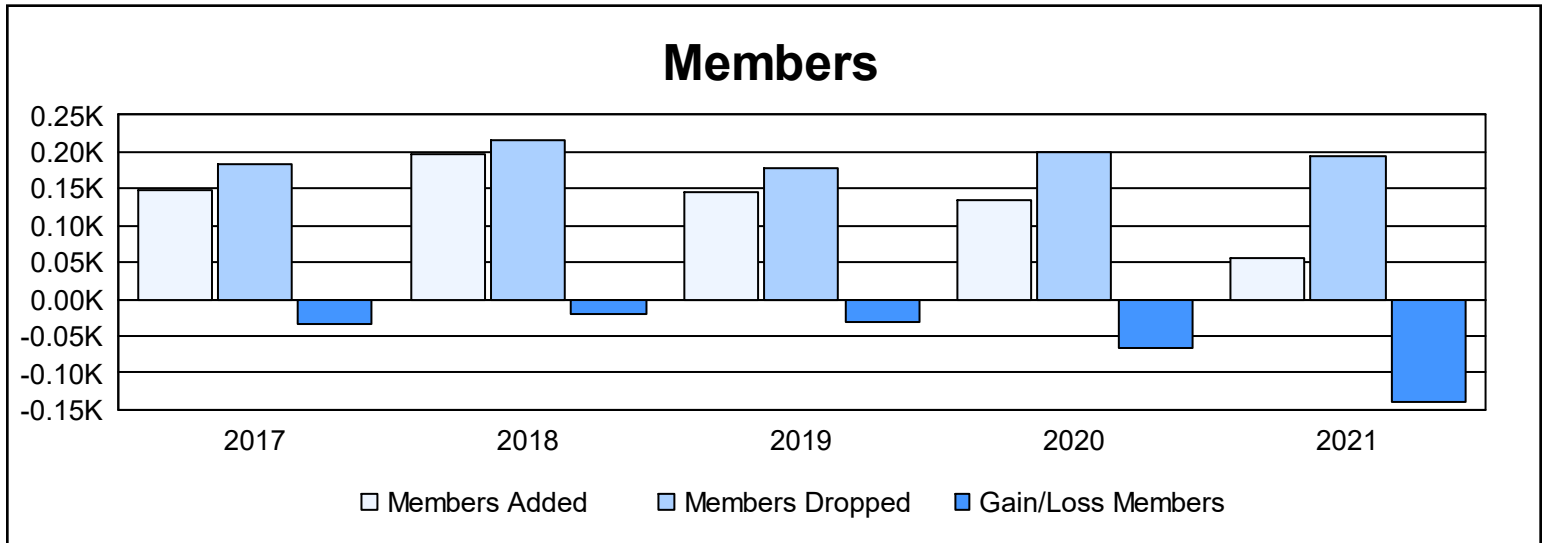

Year	New Clubs	Dropped Clubs	Gain/ Loss Clubs	New Members	Charter Members	Reinstate Members	Transfer Members	Total Member Added	Total Members Dropped	Gain/ Loss Members
2016-2017	0	0	0	138	0	6	5	149	184	-35
2017-2018	0	0	0	140	7	2	47	196	217	-21
2018-2019	0	0	0	119	3	4	20	146	177	-31
2019-2020	0	2	-2	83	5	6	41	135	200	-65
2020-2021	0	3	-3	40	2	1	13	56	195	-139
<b>Average</b>	<b>0</b>	<b>1</b>	<b>-1</b>	<b>104</b>	<b>3</b>	<b>4</b>	<b>25</b>	<b>136</b>	<b>195</b>	<b>-58</b>

### Membership Composition June 2021 Cumulative