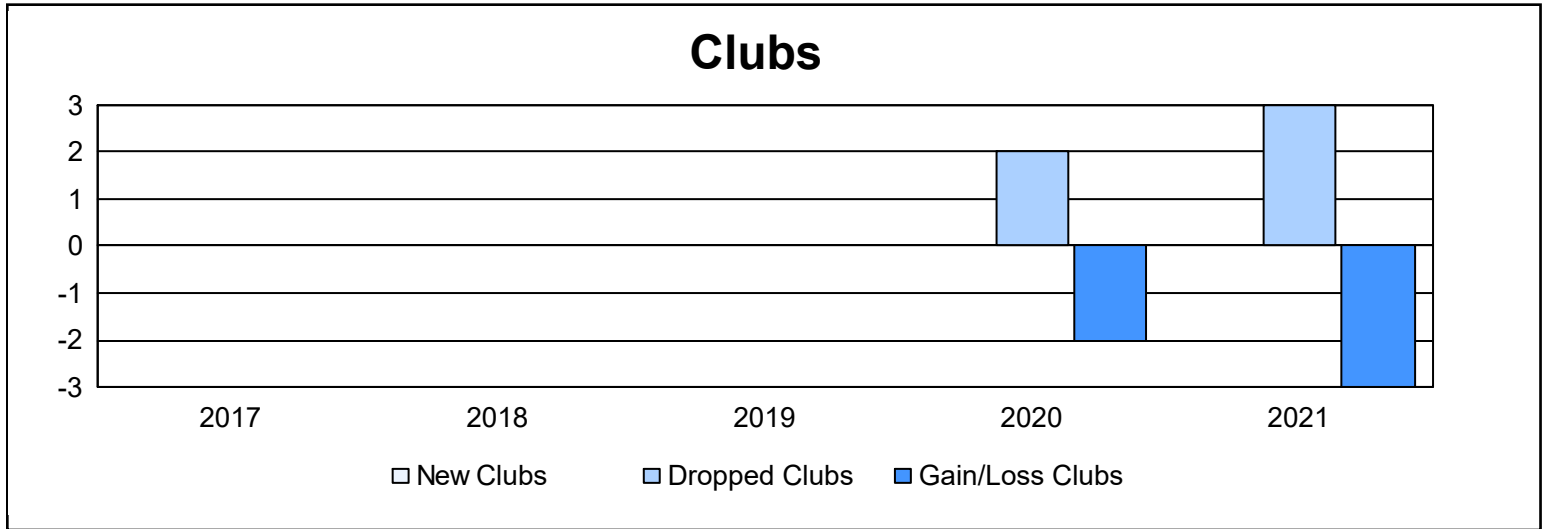

Year	New Clubs	Dropped Clubs	Gain/ Loss Clubs	New Members	Charter Members	Reinstate Members	Transfer Members	Total Member Added	Total Members Dropped	Gain/ Loss Members
2016-2017	0	0	0	138	0	6	5	149	184	-35
2017-2018	0	0	0	140	7	2	47	196	217	-21
2018-2019	0	0	0	119	3	4	20	146	177	-31
2019-2020	0	2	-2	83	5	6	41	135	200	-65
2020-2021	0	3	-3	40	2	1	13	56	195	-139
<b>Average</b>	<b>0</b>	<b>1</b>	<b>-1</b>	<b>104</b>	<b>3</b>	<b>4</b>	<b>25</b>	<b>136</b>	<b>195</b>	<b>-58</b>

### Membership Composition June 2021 Cumulative