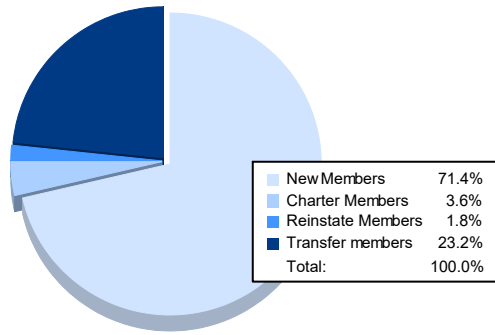

Year	New Clubs	Dropped Clubs	Gain/ Loss Clubs	New Members	Charter Members	Reinstate Members	Transfer Members	Total Member Added	Total Members Dropped	Gain/ Loss Members
2016-2017	0	0	0	138	0	6	5	149	184	-35
2017-2018	0	0	0	140	7	2	47	196	217	-21
2018-2019	0	0	0	119	3	4	20	146	177	-31
2019-2020	0	2	-2	83	5	6	41	135	200	-65
2020-2021	0	3	-3	40	2	1	13	56	195	-139
<b>Average</b>	<b>0</b>	<b>1</b>	<b>-1</b>	<b>104</b>	<b>3</b>	<b>4</b>	<b>25</b>	<b>136</b>	<b>195</b>	<b>-58</b>

### Membership Composition June 2021 Cumulative